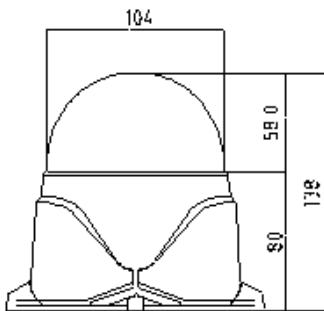

Mini Speed Dome Camera

600TVL, 12x

DMS-200

◆ Picture

◆ Feature

- 410K Pixel, 1/4" Super HAD Sony CCD
- Built-In 12x Optical Auto Focus zoom lens
- Horizontal resolution of 600 TVL at color mode (700 TVL at B/W mode)
- Day & Night (ICR), Digital noise reduction (SSNR), Smart zoom
- 250 Preset Positions, Swing, Group, Spiral, Auto Flip, Alarm
- Privacy Zone Masking (8 Zones)
- Indoor type

◆ Dimensions

Unit: mm

◆ Specifications

MODEL	DMS-200	
Signal system	NTSC	PAL
Image sensor	1/4" Sony Super HAD CCD	
Effective pixels	768(H) X 494(V),	752(H) X 582(V),
Horizontal resolution	More than 600 TVL, B/W 700 TVL	
Lens	12x Optical zoom, f=3.94 – 46mm, F1.67~1.88	
Digital zoom	16x (Total zoom 196x)	
Angle of view	H: 51.54° (Wide) x 4.49° (Tele), V: 39.28° (Wide) x 3.39° (Tele)	
Minimum illumination	0.7 Lux , 0.00003Lux(D&N), 50IRE	
Luminance S/N ratio	More than 50dB	
Video output	1 Vp-p Composite video output 75Ω	
Focus mode	Auto / Manual / Oneshot	
SSNR	Off / Low / Middle / High	
Back Light	Off / Low / Middle / High	
Shutter speed	Auto / 1/128 ~ 1/120,000 sec	
Sharpness control	Level (0 – 10)	
Motion Detection	On/Off	
Alarm in/out	4 Inputs / 1 Relay Output	
Pan/Tilt angle	360° Endless / 92°	
Pan speed	0.1° ~ 240°/sec (64 Levels)	
Preset point	250 Presets	
Preset Speed	Max 360°/sec (64 Levels)	
Privacy zones masking	8 Zones	
Operating temperature	- 10°C ~ 50°C (-14°F ~ 122°F)	
Communication system	RS-485 / 422	
OSD	Built-in	
Operating humidity	Less than 90%RH	
Dimensions	104mm(Diameter) x 138(Height) mm	
Weight	About 0.5Kg	
Construction	PC body , Clear vandal bubble (PC)	
Power consumption	5W	
Power supply	AC24V, 50/60Hz	